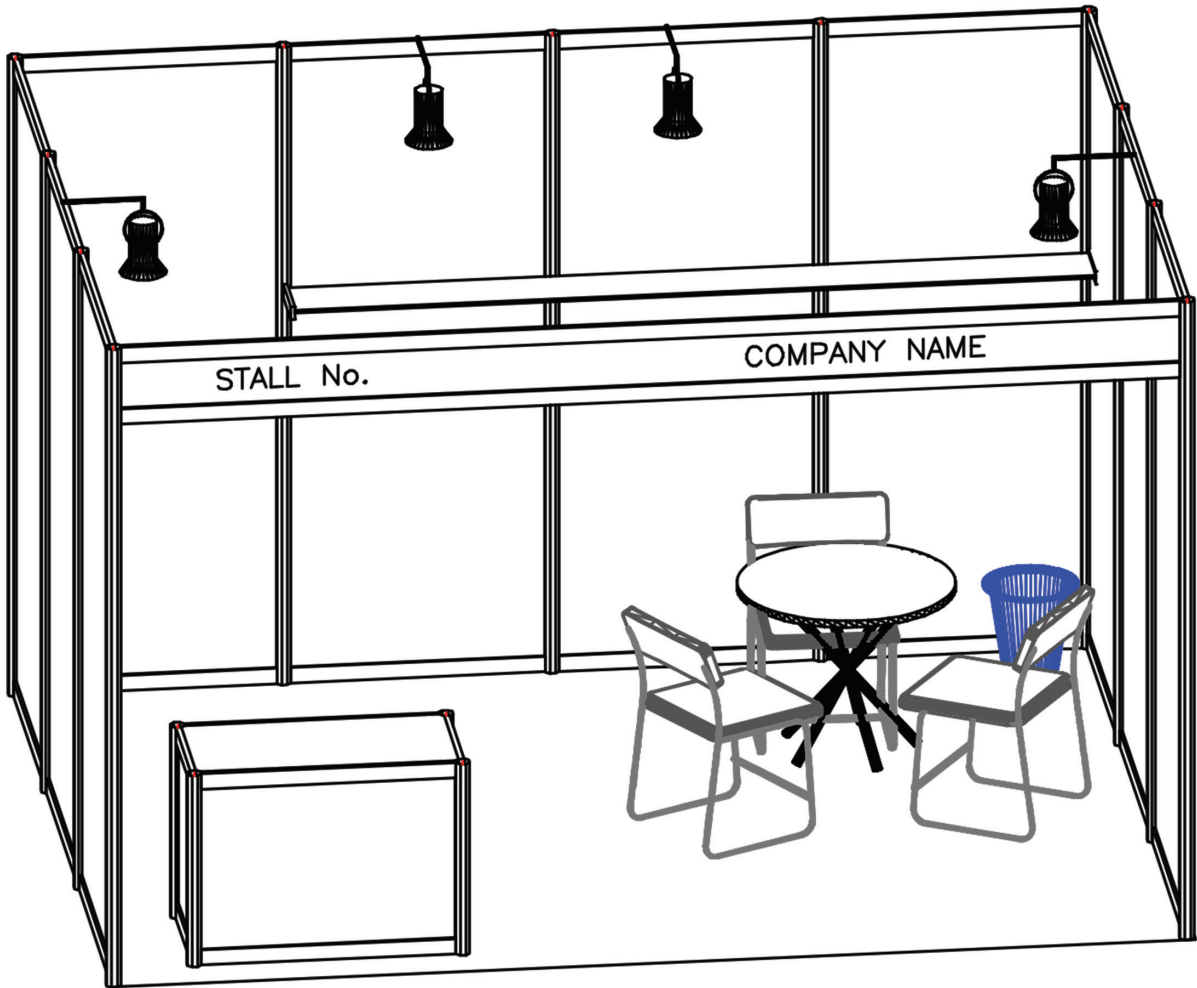

Standard Booth (4m x 3m = 12 sqm)

Standard Booth Fittings	
Lockable cabinet	1
Round Table	1
Chairs	3
Spotlights	4
Shelves	4
Dustbin	1
Needle Punch Carpet	1
Fascia Name	1
Electric Socket	1KW power supply