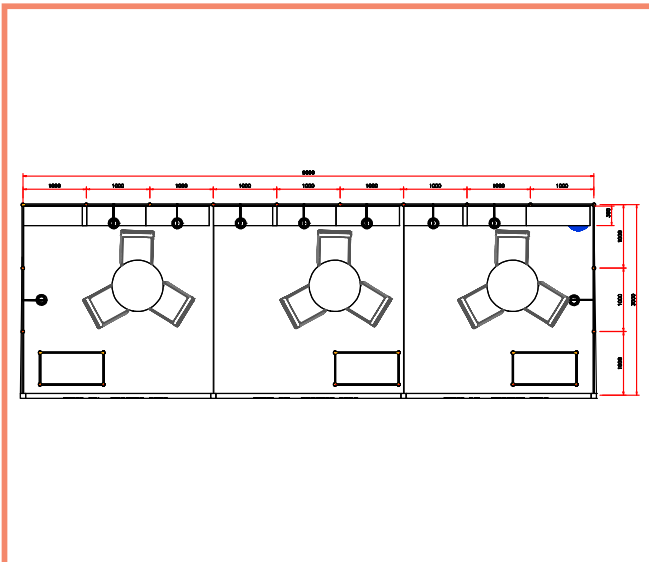

25-26-27

November, 2021

Bombay Exhibition Center
Mumbai, India

▶ www.athomeworldexpo.com

@ Home World Expo

FUTURE LIVING

Standard Booth (27 sqm)

3D View

Front

Plan

Standard Booth Fittings

Lockable cabinet	3
Round Table	3
Chairs	9
Spotlights	9
Shelves	9
Dustbin	3
Needle Punch Carpet	3
Fascia Name	3
Electric Socket	1KW power supply