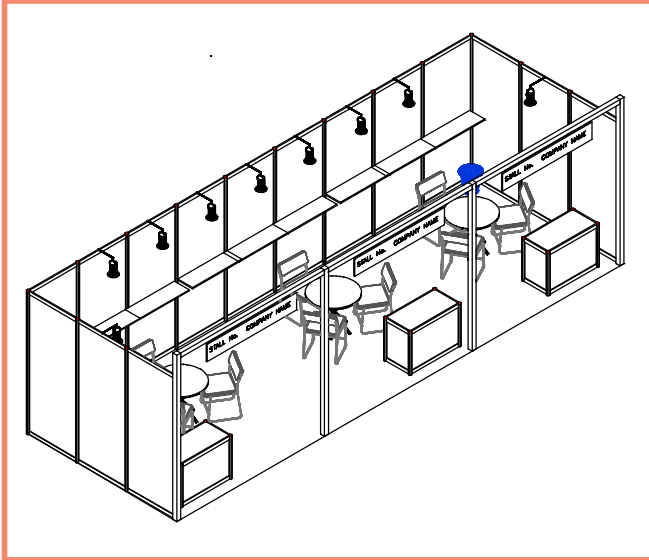

25-26-27

November, 2021

Bombay Exhibition Center
Mumbai, India

▶ www.athomeworldexpo.com

@ Home World Expo

FUTURE LIVING

Standard Booth (27 sqm)

3D View

Front

Plan

Standard Booth Fittings

Lockable cabinet	3
Round Table	3
Chairs	9
Spotlights	9
Shelves	9
Dustbin	3
Needle Punch Carpet	3
Fascia Name	3
Electric Socket	1KW power supply