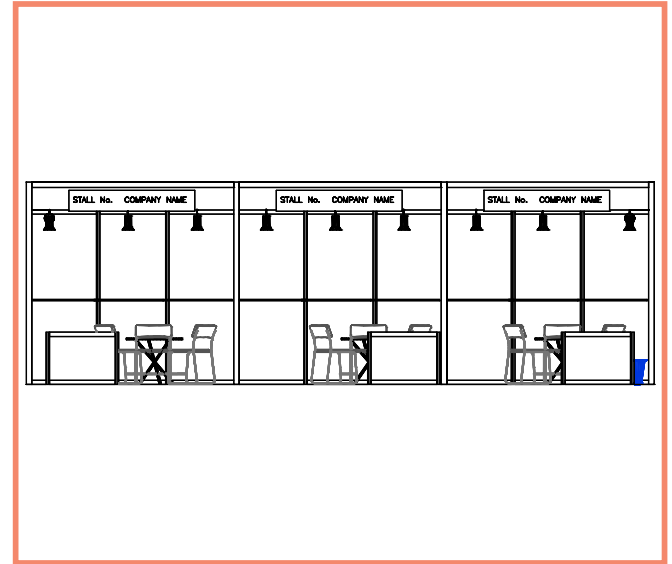

25-26-27

November, 2021

Bombay Exhibition Center
Mumbai, India

▶ www.athomeworldexpo.com

@ Home World Expo

FUTURE LIVING

Standard Booth (27 sqm)

3D View

Front

Plan

Standard Booth Fittings

Lockable cabinet	3
Round Table	3
Chairs	9
Spotlights	9
Shelves	9
Dustbin	3
Needle Punch Carpet	3
Fascia Name	3
Electric Socket	1KW power supply