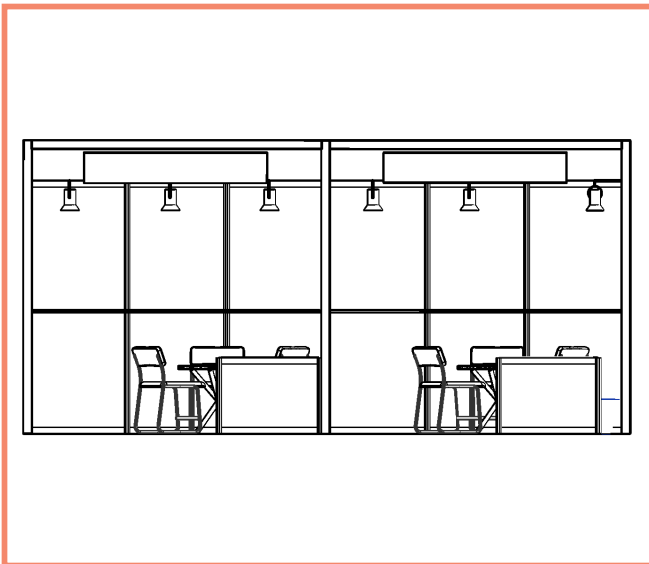

25-26-27

November, 2021

Bombay Exhibition Center
Mumbai, India

▶ www.athomeworldexpo.com

@ Home World Expo

FUTURE LIVING

Standard Booth (18 sqm)

3D View

Plan

Front

Standard Booth Fittings

Lockable cabinet	2
Round Table	2
Chairs	6
Spotlights	6
Shelves	6
Dustbin	2
Needle Punch Carpet	2
Fascia Name	2
Electric Socket	1KW power supply