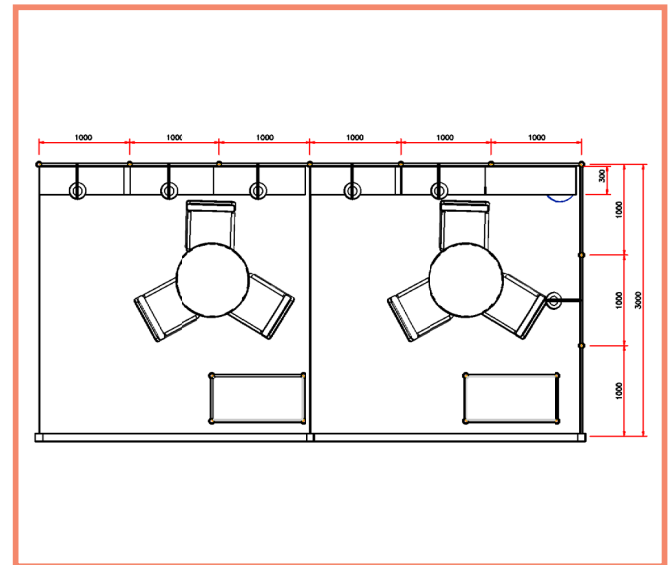

25-26-27

November, 2021

Bombay Exhibition Center
Mumbai, India

▶ www.athomeworldexpo.com

@ Home World Expo

FUTURE LIVING

Standard Booth (18 sqm)

3D View

Plan

Front

Standard Booth Fittings

Lockable cabinet	2
Round Table	2
Chairs	6
Spotlights	6
Shelves	6
Dustbin	2
Needle Punch Carpet	2
Fascia Name	2
Electric Socket	1KW power supply