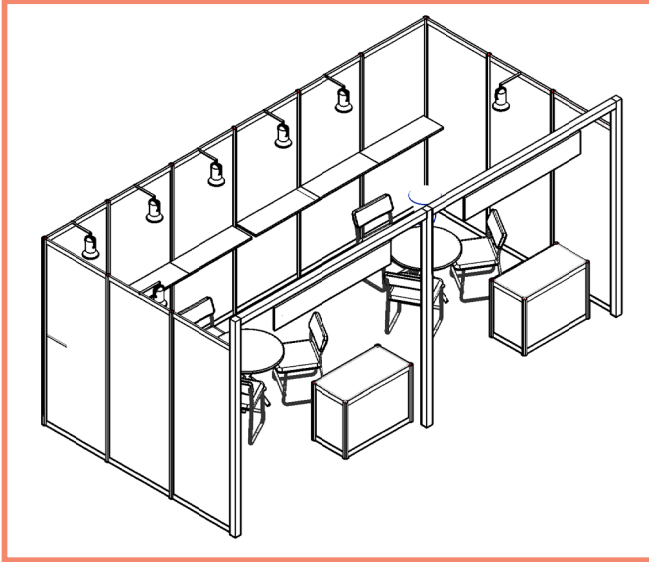

25-26-27

November, 2021

Bombay Exhibition Center
Mumbai, India

▶ www.athomeworldexpo.com

@ Home World Expo

FUTURE LIVING

Standard Booth (18 sqm)

3D View

Plan

Front

Standard Booth Fittings

Lockable cabinet	2
Round Table	2
Chairs	6
Spotlights	6
Shelves	6
Dustbin	2
Needle Punch Carpet	2
Fascia Name	2
Electric Socket	1KW power supply