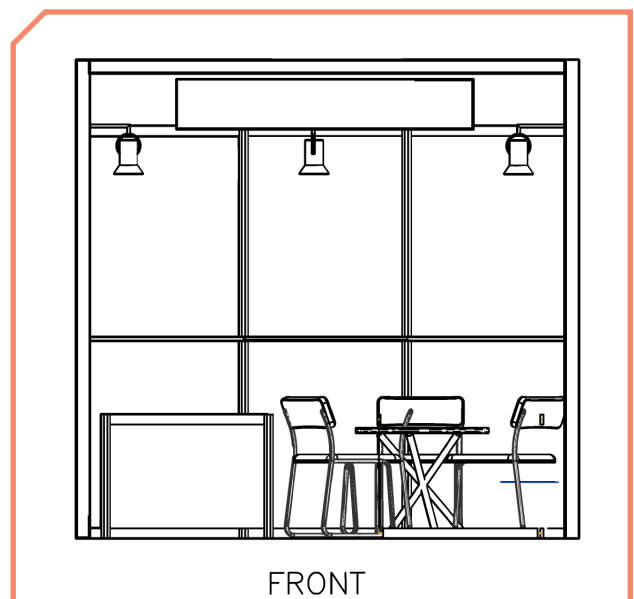

Standard Booth (3m x 3m = 9 sqm)

3D VIEW

STALL SIZE : 3m x 3m = 9 SQM

FRONT

Standard Booth Fittings

Lockable cabinet	1
Round Table	1
Chairs	3
Spotlights	3
Shelves	3
Dustbin	1
Needle Punch Carpet	1
Fascia Name	1
Electric Socket	1KW power supply