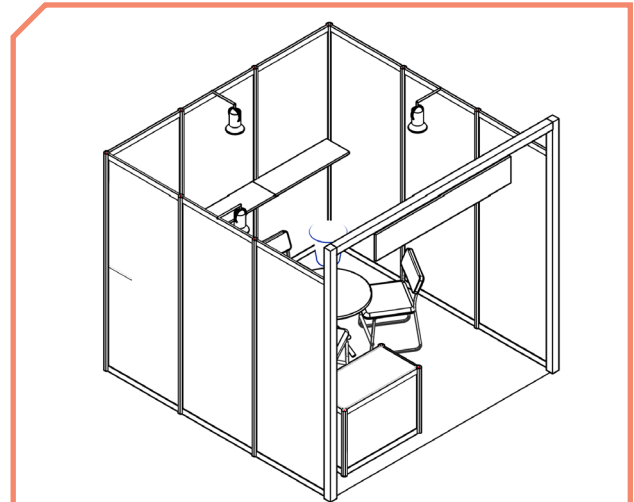

Standard Booth (3m x 3m = 9 sqm)

3D VIEW

STALL SIZE : 3m x 3m = 9 SQM

FRONT

Standard Booth Fittings

Lockable cabinet	1
Round Table	1
Chairs	3
Spotlights	3
Shelves	3
Dustbin	1
Needle Punch Carpet	1
Fascia Name	1
Electric Socket	1KW power supply