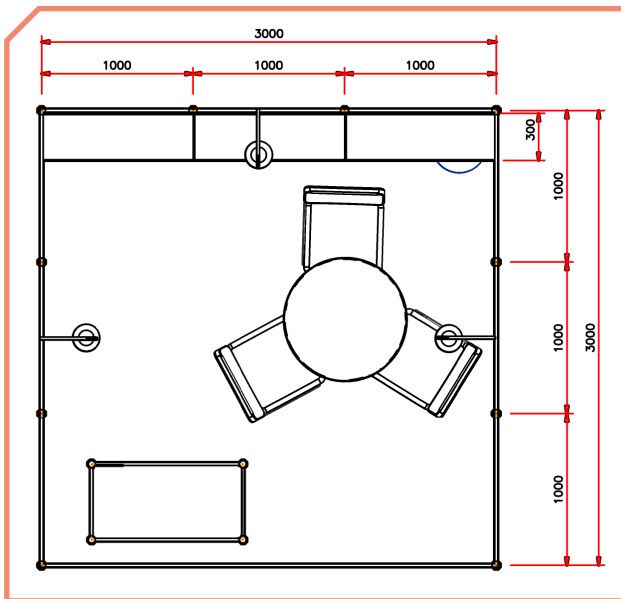

Standard Booth (3m x 3m = 9 sqm)

3D VIEW

STALL SIZE : 3m x 3m = 9 SQM

FRONT

Standard Booth Fittings

Lockable cabinet	1
Round Table	1
Chairs	3
Spotlights	3
Shelves	3
Dustbin	1
Needle Punch Carpet	1
Fascia Name	1
Electric Socket	1KW power supply