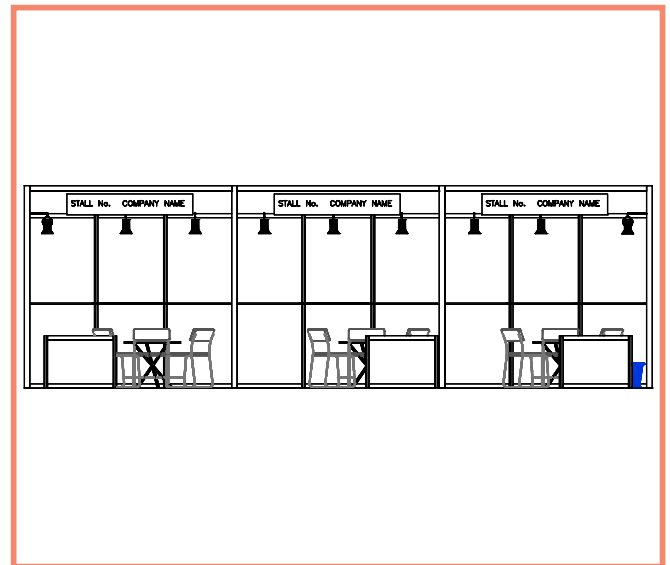

Standard Booth (27 sqm)

3D View

Front

Plan

Standard Booth Fittings	
Lockable cabinet	3
Round Table	3
Chairs	9
Spotlights	9
Shelves	9
Dustbin	3
Needle Punch Carpet	3
Fascia Name	3
Electric Socket	1KW power supply