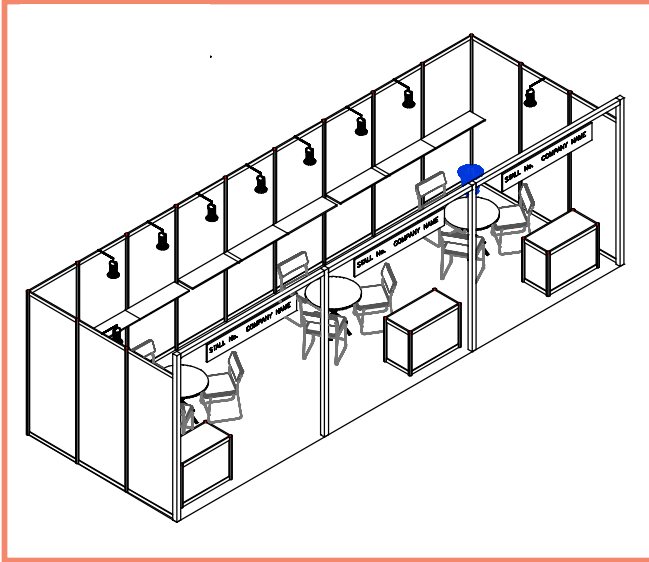

Standard Booth (27 sqm)

3D View

Front

Plan

Standard Booth Fittings	
Lockable cabinet	3
Round Table	3
Chairs	9
Spotlights	9
Shelves	9
Dustbin	3
Needle Punch Carpet	3
Fascia Name	3
Electric Socket	1KW power supply