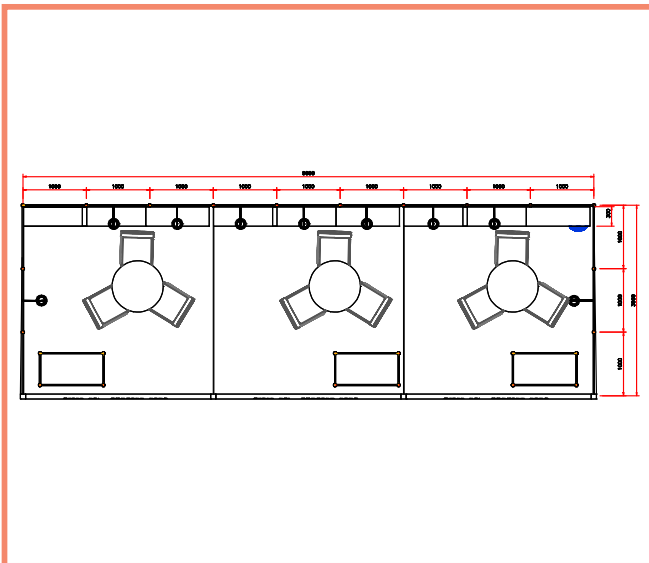

Standard Booth (27 sqm)

3D View

Front

Plan

Standard Booth Fittings	
Lockable cabinet	3
Round Table	3
Chairs	9
Spotlights	9
Shelves	9
Dustbin	3
Needle Punch Carpet	3
Fascia Name	3
Electric Socket	1KW power supply